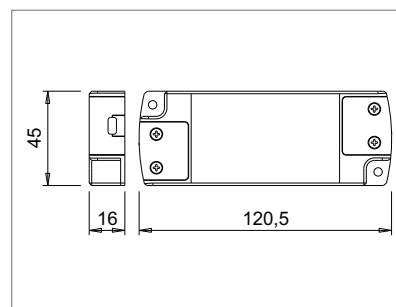

SET POLAR XS 3X

www.domusline.com

Under cabinet luminaire
for accent lighting

| Device with non-replaceable LED module

Scan for more info
about power supply