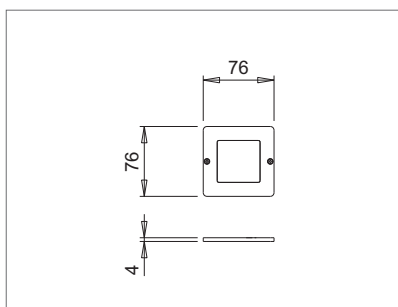

SET POLAR XS 3X

www.domusline.com

Under cabinet luminaire
for accent lighting

| Device with non-replaceable LED module

Scan for more info
about power supply