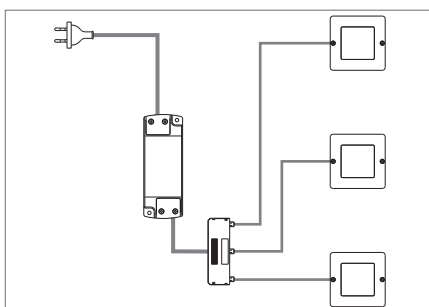

SET POLAR XS 3X

www.domusline.com

Under cabinet luminaire
for accent lighting

| Device with non-replaceable LED module

Scan for more info
about power supply