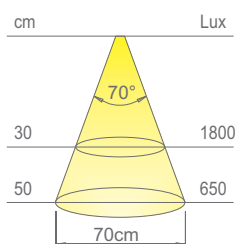

Photometric Data³

Colour appearance: natural white
 Color temperature: 4000 Kelvin
 Luminous efficiency: 80 lm/W
 CRI: Ra 80
 Binning: Variation of chromaticity coordinates within a MacAdam ellipse

Colour appearance: warm white
 Color temperature: 3100 Kelvin
 Luminous efficiency: 75 lm/W
 CRI: Ra 80
 Binning: Variation of chromaticity coordinates within a MacAdam ellipse

Colour appearance: super warm white
 Color temperature: 2700 Kelvin
 Luminous efficiency: 75 lm/W
 CRI: Ra 80
 Binning: Variation of chromaticity coordinates within a MacAdam ellipse

³_average value (minimum guaranteed complies with the requirements of EU Regulation 1194/2012)