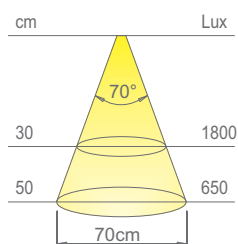

Photometric Data³

Colour appearance: natural white
 Color temperature: 4000 Kelvin
 Luminous efficiency: 80 lm/W
 CRI: Ra 80
 Binning: Variation of chromaticity coordinates within a MacAdam ellipse

Colour appearance: warm white
 Color temperature: 3100 Kelvin
 Luminous efficiency: 75 lm/W
 CRI: Ra 80
 Binning: Variation of chromaticity coordinates within a MacAdam ellipse

Colour appearance: super warm white
 Color temperature: 2700 Kelvin
 Luminous efficiency: 75 lm/W
 CRI: Ra 80
 Binning: Variation of chromaticity coordinates within a MacAdam ellipse

³_average value (minimum guaranteed complies with the requirements of EU Regulation 1194/2012)