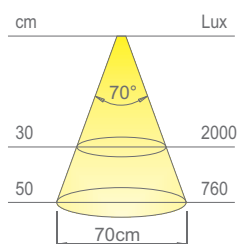

Photometric Data³

Colour appearance: natural white
 Color temperature: 4000 Kelvin
 Luminous efficiency: 80 lm/W
 CRI: Ra 80
 Binning: Variation of chromaticity coordinates within a MacAdam ellipse

Colour appearance: warm white
 Color temperature: 3100 Kelvin
 Luminous efficiency: 75 lm/W
 CRI: Ra 80
 Binning: Variation of chromaticity coordinates within a MacAdam ellipse

Colour appearance: super warm white
 Color temperature: 2700 Kelvin
 Luminous efficiency: 75 lm/W
 CRI: Ra 80
 Binning: Variation of chromaticity coordinates within a MacAdam ellipse

³_average value (minimum guaranteed complies with the requirements of EU Regulation 1194/2012)