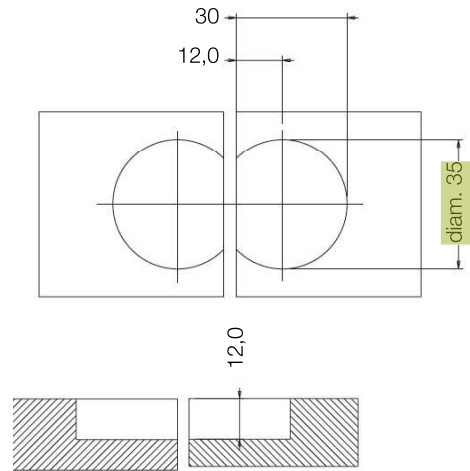

HINGES FOR FLAP OPENING

Code	Box
HH072.002.002	200

HINGES FOR FLAP OPENING DOOR CUP DIAMETER 26

Code	Box
HH072.002.003	500