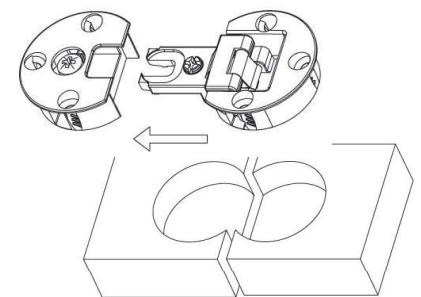

HINGES FOR FLAP OPENING

Code	Box
HH072.002.002	200

HINGES FOR FLAP OPENING DOOR CUP DIAMETER 26

Code	Box
HH072.002.003	500