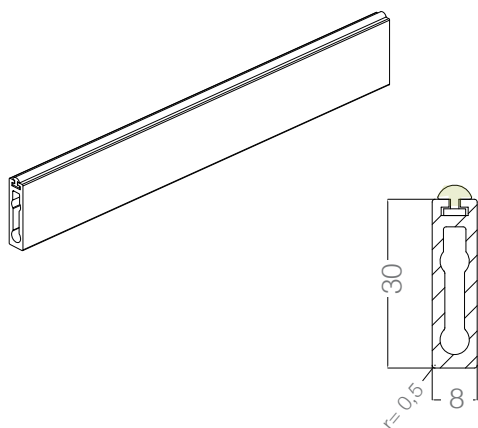

RECTANGULAR TUBE 30X8 FOR WARDROBE

RECTANGULAR TUBE 30X8

Code	Length (mm)	Finishing	Box
WA061.003.009	3000	Brown Metal Grey	50
WA061.003.013	3000	Silver Champagne	50
WA061.003.016	900	Brown Metal Grey	50
WA061.003.017	900	Silver Champagne	50

Other measures available on request

SIDE TUBE SUPPORT

Code	Finishing	Box
WA061.003.010	Brown Metal Grey	50
WA061.003.014	Silver Champagne	50

CENTRAL TUBE SUPPORT

Code	Finishing	Box
WA061.003.012	Brown Metal Grey	50
WA061.003.015	Silver Champagne	50