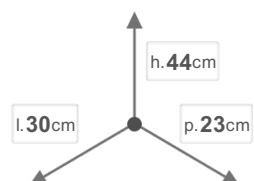

PBD SA SG44

Swing out for door cabinets > EASY

DIMENSIONS

DESCRIPTION

EASY Dustbin Stainless Steel and Termoplastic (Hinged door attachment) for base units with hinged door

OTHER SIZES

COLOURS

Grigio

BINS CAPACITY IN LITERS

24

CHARACTERISTICS

 NET WEIGHT
1,22

 BOX SIZE
33x23x54

 GROSS WEIGHT
1,72

PIECES PER PACKAGE
1

PIECES PER SHELF
11

AMOUNT SHELVES
4

PACKAGING

 PALLET PIECES
44

 PALLET SIZE
80x120x231

 PALLET GROSS WEIGHT
85,68

PACKING PIECES
1